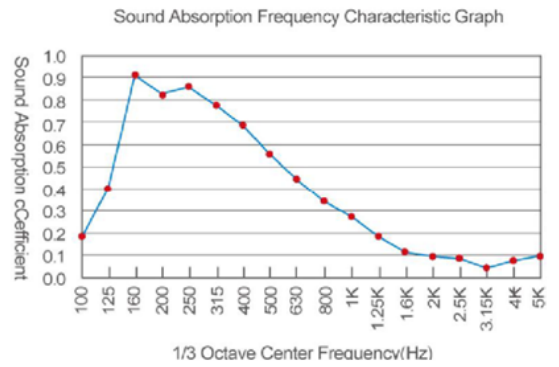

TECHNICAL DATA

NRC CHART

PERFORATION PATTERN —

W316P

W616P

W916P

W316PO

W616PO