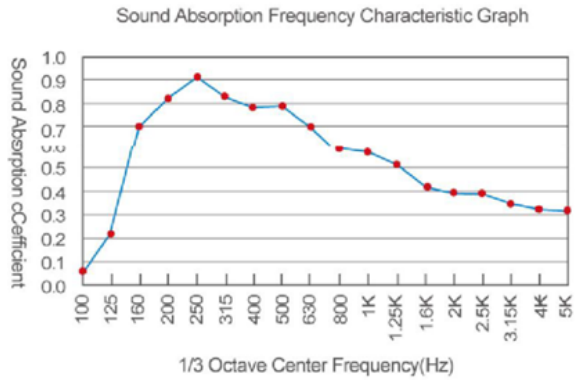

TECHNICAL DATA

NRC CHART

PERFORATION PATTERN —

W316P

W616P

W916P

W316PO

W616PO