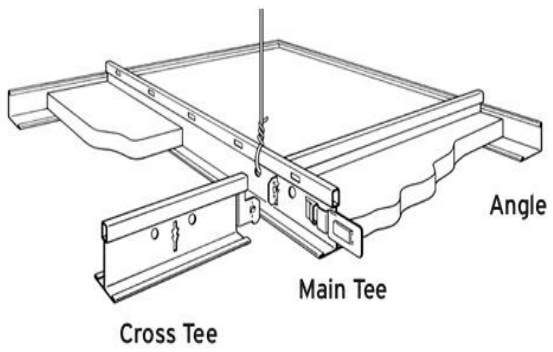

TECHNICAL DATA

NRC CHART

COLOUR OPTIONS

MULTI COLOUR
RANGE
AS PER RAL STANDARD*

INSTALLATION

WOODWOOL CEILING TILE CAN BE EASILY INSTALLED ON METAL T-GRID

MAINTENANCE

THE MAINTENANCE INSTRUCTION & RECOMMENDATIONS TO REMOVE DUST, PEN MARKS, STAINS ARE AS FOLLOWS –