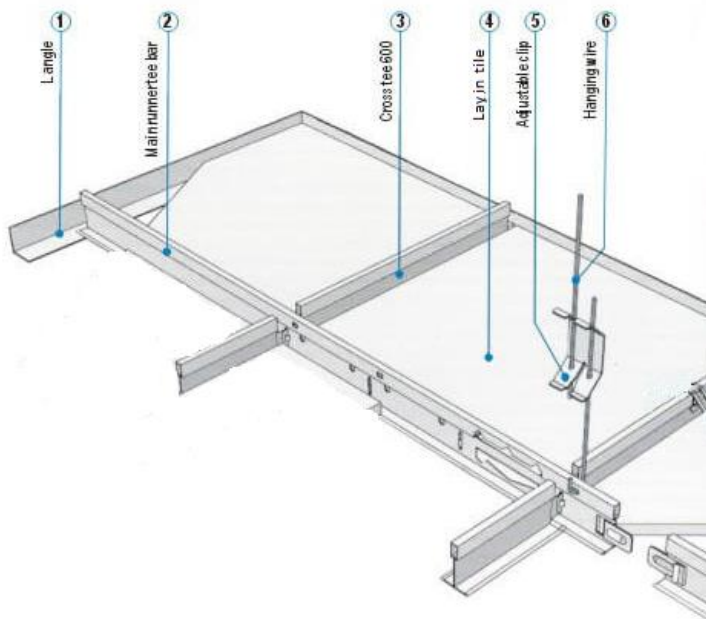

RECYCLABLE

MULTIPLE
COLOUR OPTION

FIRE RETARDANT

 TECHNICAL DATA

Sizes	600mmx600mm, 600mmX900mm, 600mmX1200mm, 500mmX2000mm Other sizes can be custom ordered *
Thickness	10mm, 15mm, 20mm, 25mm, 40mm, 50mm, 75mm,100mm
Finish	Spray Painted or Fabric wrapped
Colour	Multi Colour Range
NRC	0.7 - 0.90
Density	400 kg/m ³ -- 800 kg/m ³
Thermal Conductivity	0.65 W/mk
Edges	Square, Bevel
Fire Resistance	B1 Class A
Non Combustibility	Mass loss 52.27 % as per ISO 1182
Primary Material	100 % Pure wood fiber & Magnesium

TECHNICAL DATA

NRC CHART

COLOUR OPTIONS

MULTI COLOUR
RANGE
AS PER RAL STANDARD*

INSTALLATION

WOODWOOL CEILING TILE CAN BE EASILY INSTALLED ON METAL T-GRID

MAINTENANCE

THE MAINTENANCE INSTRUCTION & RECOMMENDATIONS TO REMOVE DUST, PEN MARKS, STAINS ARE AS FOLLOWS –