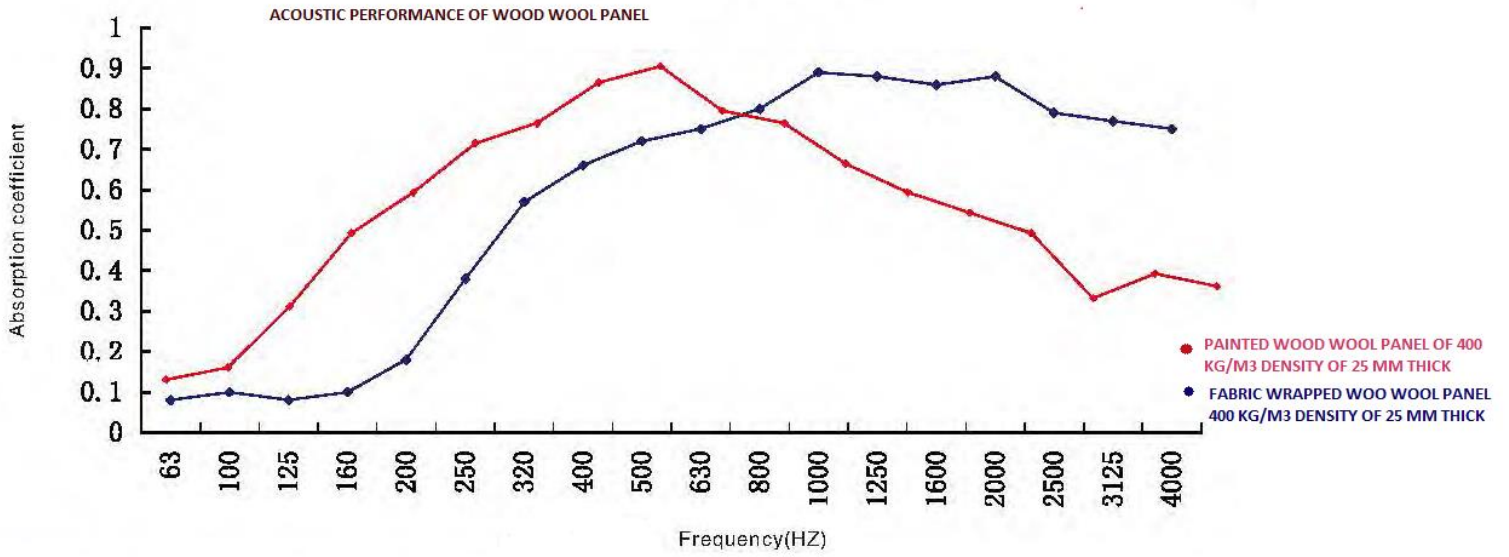

TECHNICAL DATA

NRC CHART

COLOUR OPTIONS

MULTI COLOUR
RANGE
AS PER RAL STANDARD*