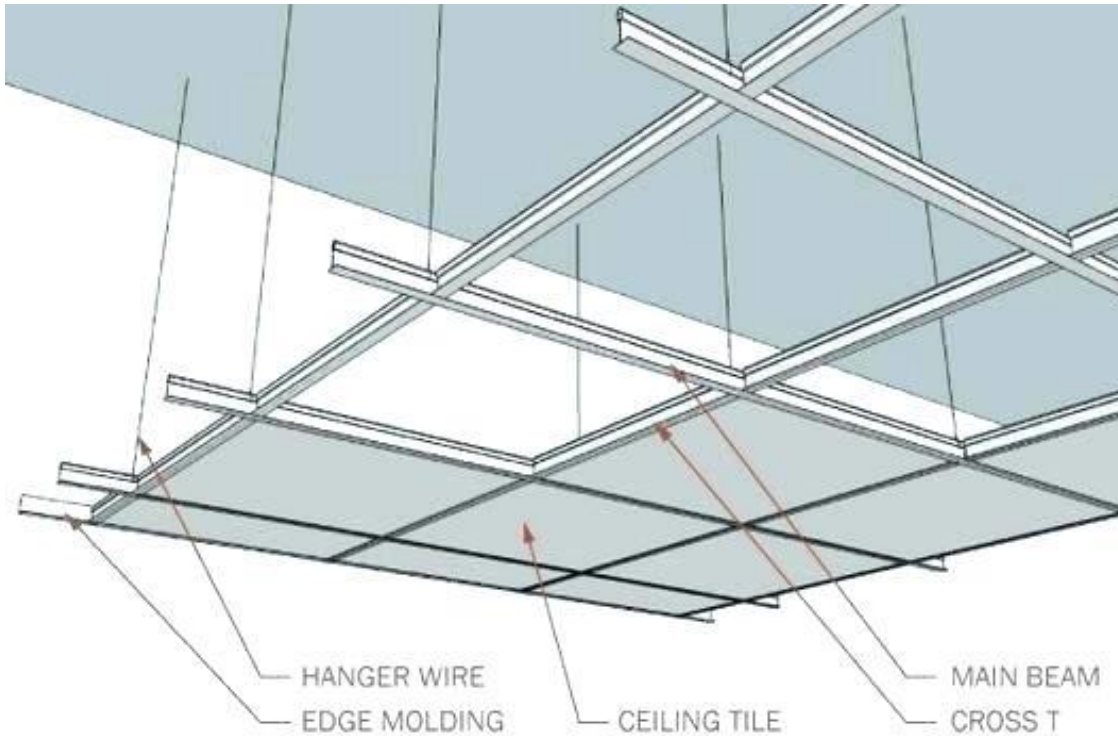

TECHNICAL DATA

NRC CHART

COLOUR OPTIONS

MULTI COLOUR
RANGE
AS PER RAL STANDARD*

INSTALLATION

WOODWOOL CEILING TILE CAN BE EASILY INSTALLED ON METAL T-GRID

MAINTENANCE

THE MAINTENANCE INSTRUCTION & RECOMMENDATIONS TO REMOVE DUST, PEN MARKS, STAINS ARE AS FOLLOWS –