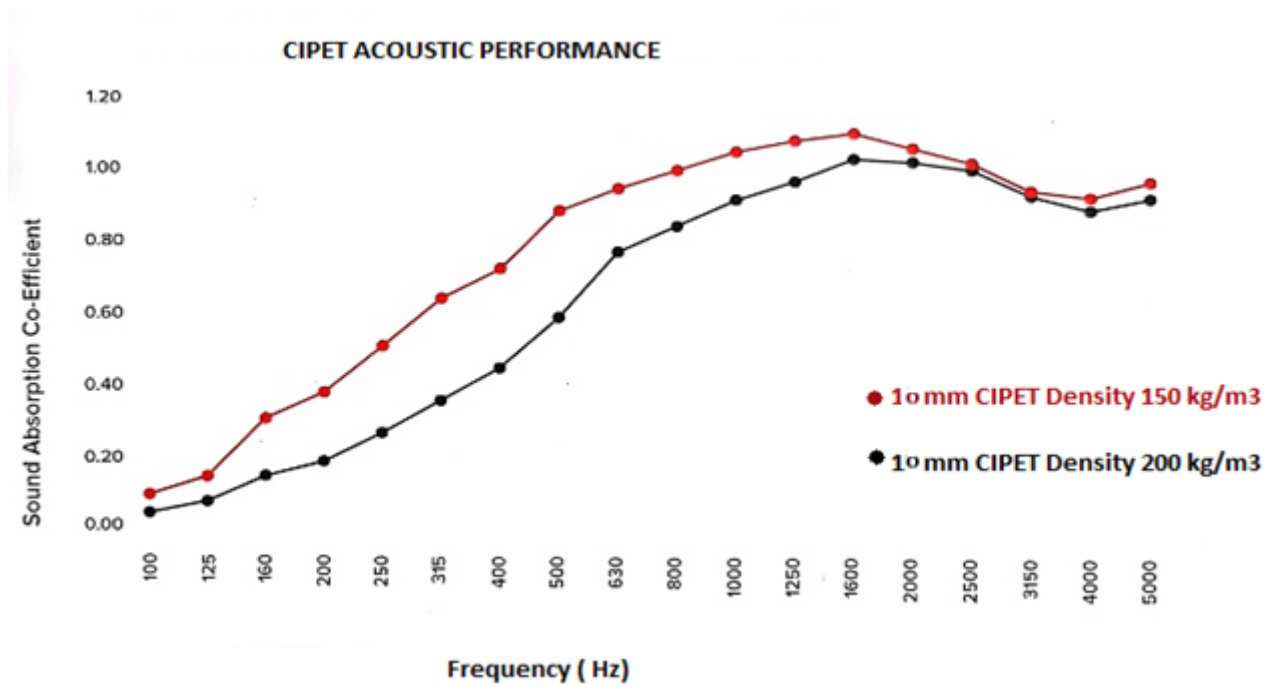

COLOUR OPTIONS

CREDENCE CIPET COLOUR SERIES