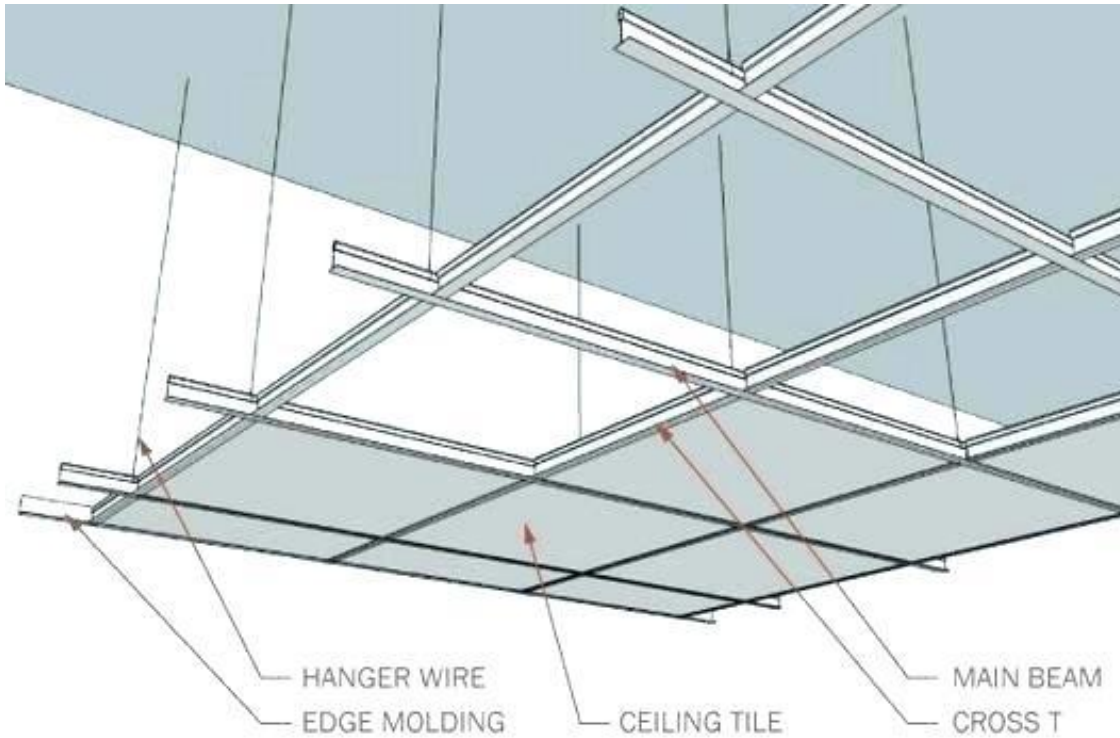

ALTO - INSTALLATION

ALTO CEILING TILE CAN BE EASILY INSTALLED ON METAL T-GRID

APPLICATION

*Suitable for each space
where you need a
special acoustic through
your ceiling*