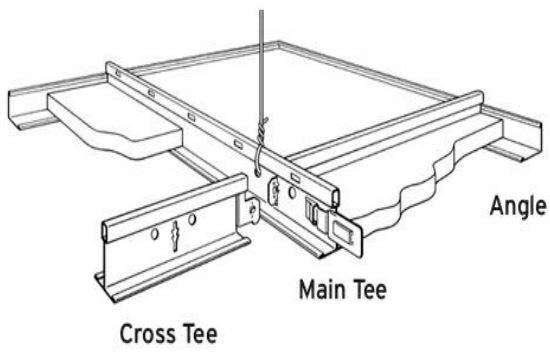

ALTO - INSTALLATION

ALTO CEILING TILE CAN BE EASILY INSTALLED ON METAL T-GRID

APPLICATION

*Suitable for each space
where you need a
special acoustic through
your ceiling*