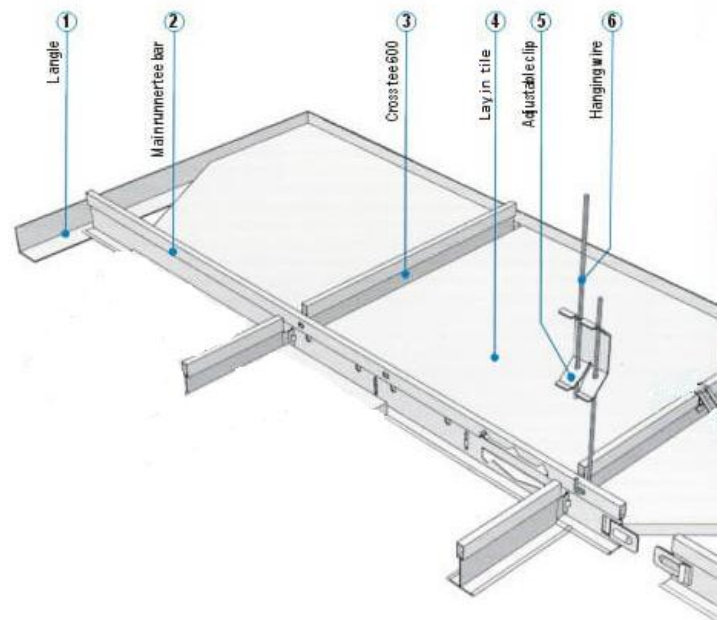

ALTO - INSTALLATION

ALTO CEILING TILE CAN BE EASILY INSTALLED ON METAL T-GRID

APPLICATION

*Suitable for each space
where you need a
special acoustic through
your ceiling*