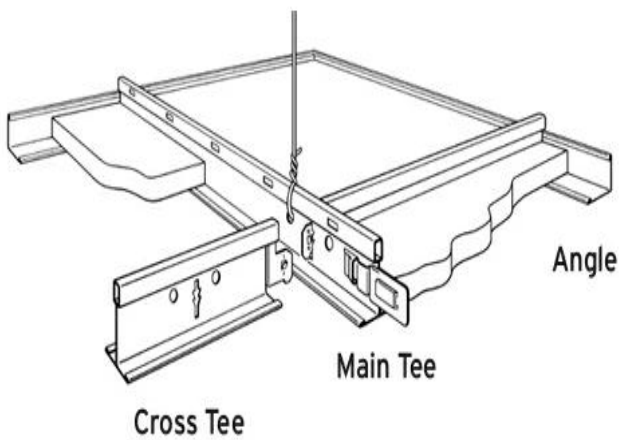

ASTRA - INSTALLATION

ASTRA ACOUSTIC CEILING TILE CAN BE EASILY INSTALLED ON METAL T-GRID

ASTRA - APPLICATION

*Suitable for each space
where you need a special
acoustic through your
ceiling*