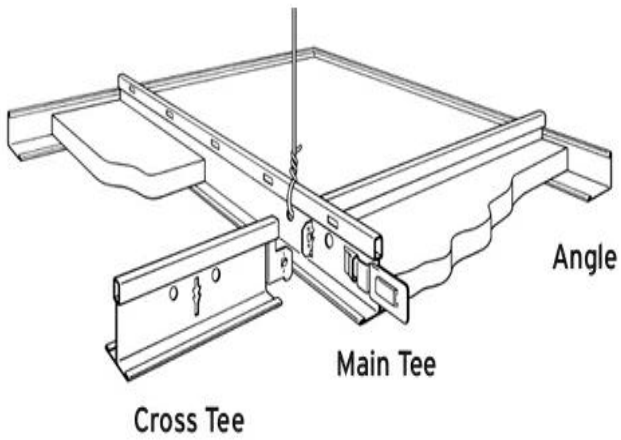

## WARSA - INSTALLATION

WARSA ACOUSTIC CEILING TILE/PANEL CAN BE EASILY INSTALLED ON METAL T-GRID

INSTALLATION OF WARSA ACOUSTIC CEILING TILE/PANEL ON WALL-

SPLIT BATTEN

INSTALLATION DIAGRAM