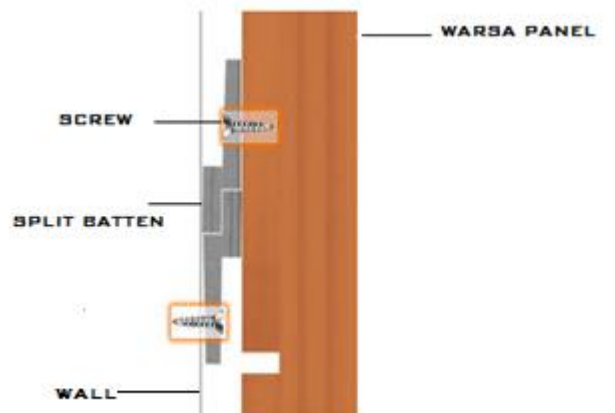

## WARSA - INSTALLATION

WARSA ACOUSTIC CEILING TILE/PANEL CAN BE EASILY INSTALLED ON METAL T-GRID

INSTALLATION OF WARSA ACOUSTIC CEILING TILE/PANEL ON WALL-

SPLIT BATTEN

INSTALLATION DIAGRAM