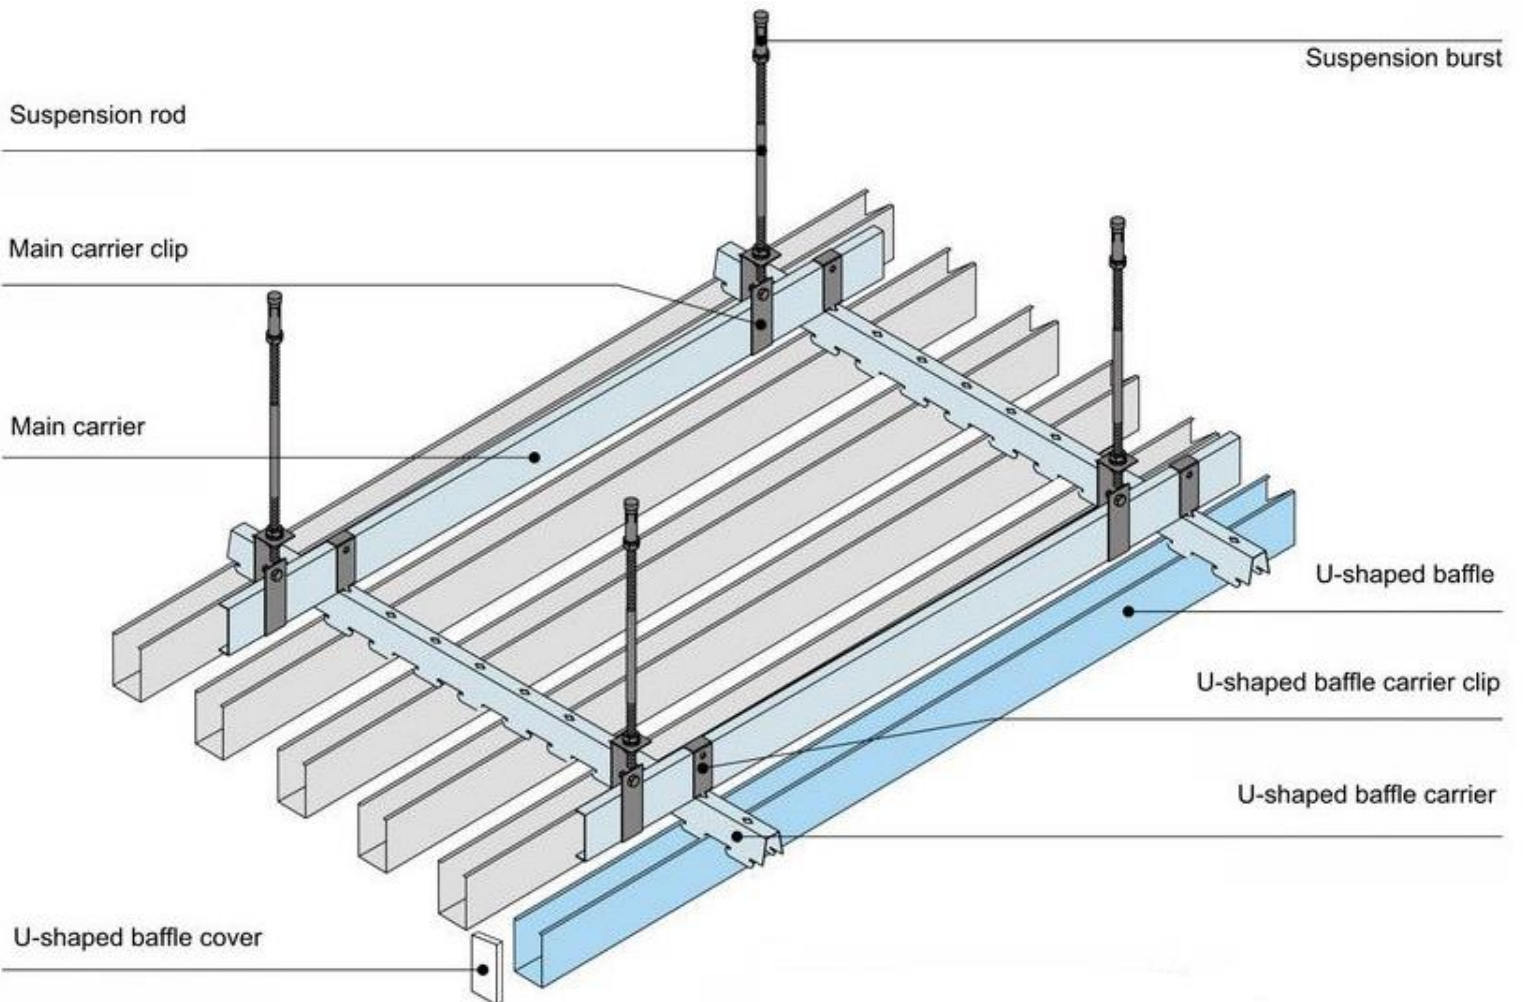

INSTALLATION

CIRRUS METAL BAFFLE CEILING CAN BE EASILY INSTALLED AS PER BELOW MENTIONED COMPONENTS & PROCESS