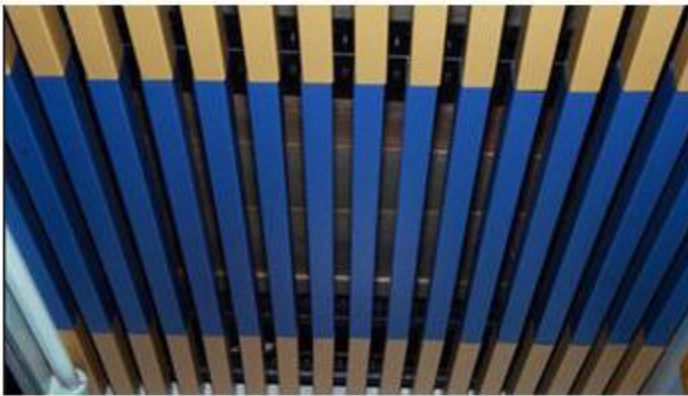

APPLICATION

Suitable for every place where you required ambience, design & creativity.